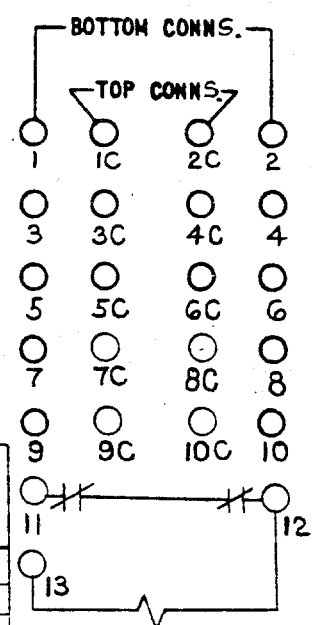

#### INTRODUCTION

This instruction book, together with insert booklet GEH-2058, forms the instructions for the 12HEA99AY(-) relays.

#### DESCRIPTION

The 12HEA99AY(-) relay is similar to the 12HEA61CRD(-) relay, except the 12HEA99AY(-) has a 9.0 ohm coil. The outline, panel drilling and internal connections are shown in Figure 1 of this booklet.

GEK-86642

HANDLE END OF SWITCH

CYCLES	RELAY FORM NUMERAL											CONTACT ARRANGEMENT	
	DC	DC	DC	DC	DC	DC	DC	50/60	50/60	DC	DC	RESET POSITION	
VOLTS	250	125	43	24	32	230	220	115	230	430	12	OPEN	CLOSED
MODEL 12HEAGIBRD	210	230	250	270	290	310	330	350	370	410	430	NONE	1 TO 10
	211	231	251	271	291	311	331	351	371	411	431	1	2 TO 10
	212	232	252	272	292	312	332	352	372	412	432	1 & 2	3 TO 10
	213	233	253	273	293	313	333	353	373	413	433	1 TO 3	4 TO 10
	214	234	254	274	294	314	334	354	374	414	434	1 TO 4	5 TO 10
	215	235	255	275	295	315	335	355	375	415	435	1 TO 5	6 TO 10
	216	236	256	276	296	316	336	356	376	416	436	1 TO 6	7 TO 10
	217	237	257	277	297	317	337	357	377	417	437	1 TO 7	8 TO 10
	218	238	258	278	298	318	338	358	378	418	438	1 TO 8	9 TO 10
	219	239	259	279	299	319	339	359	379	419	439	1 TO 9	10
	220	240	260	280	300	320	340	360	380	420	440	1 TO 10	NONE

Figure 1 (0195A9031-0) Outline, Panel Drilling and Internal Connections for the 12HEA99AY(-) Relay