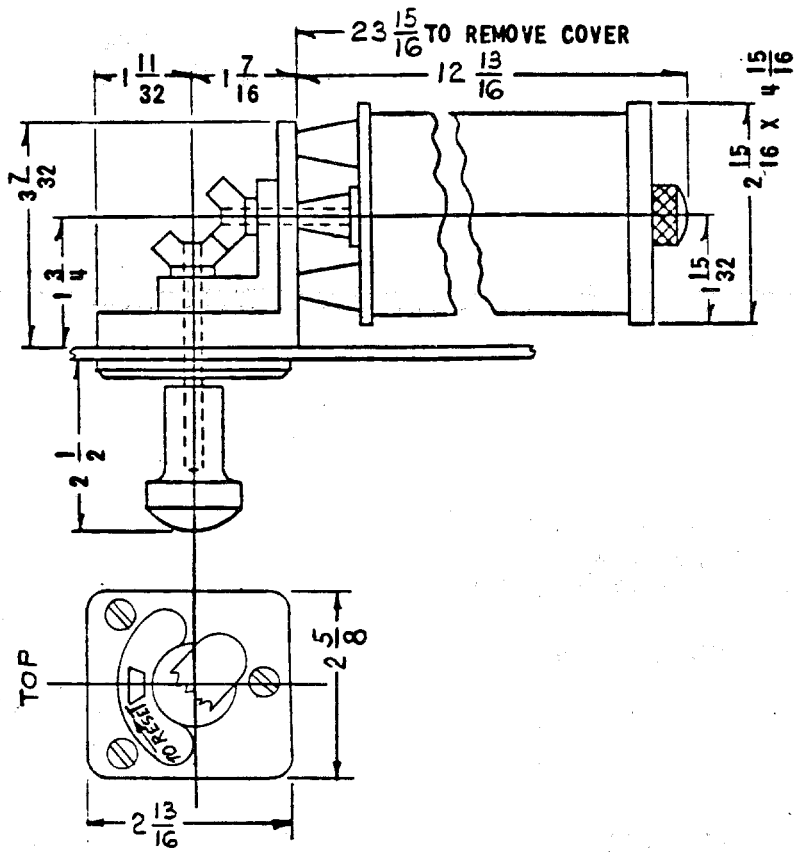

GEK-86642

HANDLE END OF SWITCH

CYCLES	RELAY FORM NUMERAL											CONTACT ARRANGEMENT	
	DC	DC	DC	DC	DC	DC	DC	50/60	50/60	DC	DC	RESET POSITION	
VOLTS	250	125	43	24	32	230	220	115	230	430	12	OPEN	CLOSED
MODEL 12HEAGIBRD	210	230	250	270	290	310	330	350	370	410	430	NONE	1 TO 10
	211	231	251	271	291	311	331	351	371	411	431	1	2 TO 10
	212	232	252	272	292	312	332	352	372	412	432	1 & 2	3 TO 10
	213	233	253	273	293	313	333	353	373	413	433	1 TO 3	4 TO 10
	214	234	254	274	294	314	334	354	374	414	434	1 TO 4	5 TO 10
	215	235	255	275	295	315	335	355	375	415	435	1 TO 5	6 TO 10
	216	236	256	276	296	316	336	356	376	416	436	1 TO 6	7 TO 10
	217	237	257	277	297	317	337	357	377	417	437	1 TO 7	8 TO 10
	218	238	258	278	298	318	338	358	378	418	438	1 TO 8	9 TO 10
	219	239	259	279	299	319	339	359	379	419	439	1 TO 9	10
	220	240	260	280	300	320	340	360	380	420	440	1 TO 10	NONE

Figure 1 (0195A9031-0) Outline, Panel Drilling and Internal Connections for the 12HEA99AY(-) Relay