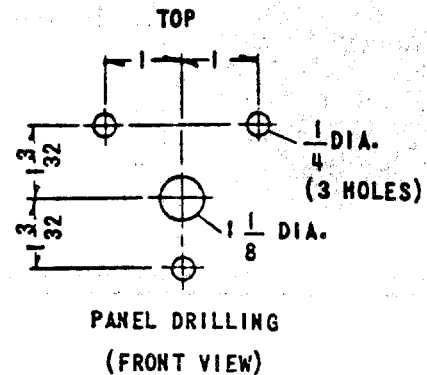

GEK-86642

HANDLE END OF SWITCH

CYCLES	RELAY FORM NUMERAL											CONTACT ARRANGEMENT	
	DC	DC	DC	DC	DC	DC	DC	50/60	50/60	DC	DC	RESET POSITION	
VOLTS	250	125	43	24	32	230	220	115	230	430	12	OPEN	CLOSED
MODEL 12HEAGIBRD	210	230	250	270	290	310	330	350	370	410	430	NONE	1 TO 10
	211	231	251	271	291	311	331	351	371	411	431	1	2 TO 10
	212	232	252	272	292	312	332	352	372	412	432	1 & 2	3 TO 10
	213	233	253	273	293	313	333	353	373	413	433	1 TO 3	4 TO 10
	214	234	254	274	294	314	334	354	374	414	434	1 TO 4	5 TO 10
	215	235	255	275	295	315	335	355	375	415	435	1 TO 5	6 TO 10
	216	236	256	276	296	316	336	356	376	416	436	1 TO 6	7 TO 10
	217	237	257	277	297	317	337	357	377	417	437	1 TO 7	8 TO 10
	218	238	258	278	298	318	338	358	378	418	438	1 TO 8	9 TO 10
	219	239	259	279	299	319	339	359	379	419	439	1 TO 9	10
	220	240	260	280	300	320	340	360	380	420	440	1 TO 10	NONE

Figure 1 (0195A9031-0) Outline, Panel Drilling and Internal Connections for the 12HEA99AY(-) Relay