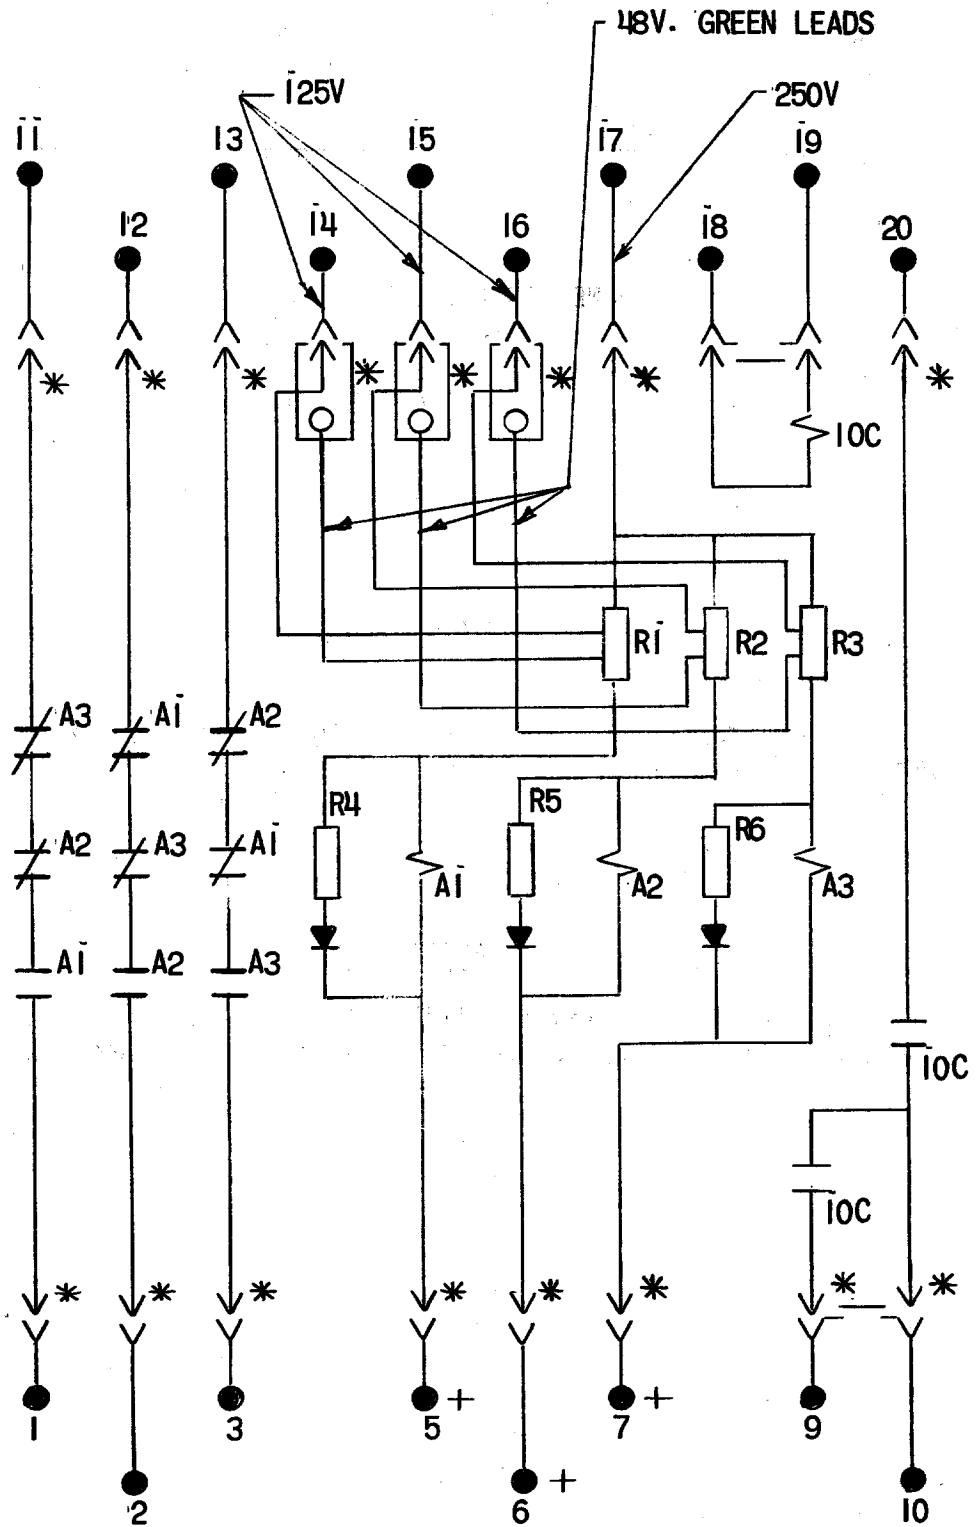

### GROUND DISTANCE AUXILIARY RELAY

MODEL 12NAA99AF(-)A

TYPE NAA

#### INTRODUCTION

These instructions are a supplement to instruction book GEI-98340, which is included with this book. The combination of the two are the instructions for the type 12NAA99AF(-)A relay.

#### DESCRIPTION

The 12NAA99AF relay is similar to the 12NAA15E relay except for the Internal Connections Diagram in Figure 1 of this supplement.

These instructions do not purport to cover all details or variations in equipment nor to provide for every possible contingency to be met in connection with installation, operation or maintenance. Should further information be desired or should particular problems arise which are not covered sufficiently for the purchaser's purposes, the matter should be referred to the General Electric Company.

\* = SHORT FINGER

FIG. 1 ( 0257A5066-0) INTERNAL CONNECTIONS DIAGRAM FOR RELAY (12NAA99AF(-)A.