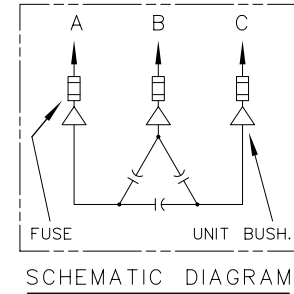

SOLDERLESS CONN.
FOR #10 SOLID TO
#4 STR'D COND.

CAT. 37F0520334 SER.NO.
KVAR 100 VOLT 2400
Hz 60 PH 3 CONN. DELTA
CONN. DIAG.
READ INST. GEH-2711

NP220452

NOTE:
ADD "Ø37" SUFFIX TO
CATALOG NO. FOR
CSA LABELED PRODUCT.

GENERAL ELECTRIC CAP. & PWR PROTECTION			ELECTRIC LC TN: FORT EDWARD NY		SIZE A	APPROX. WT 91 LBS
DRAWN HUMPHRIES			MAR. 1, 1991		SCALE	
ISSUED				11R91-6		SHEET 2

OUTLINE
37F0520334

DISTR TO