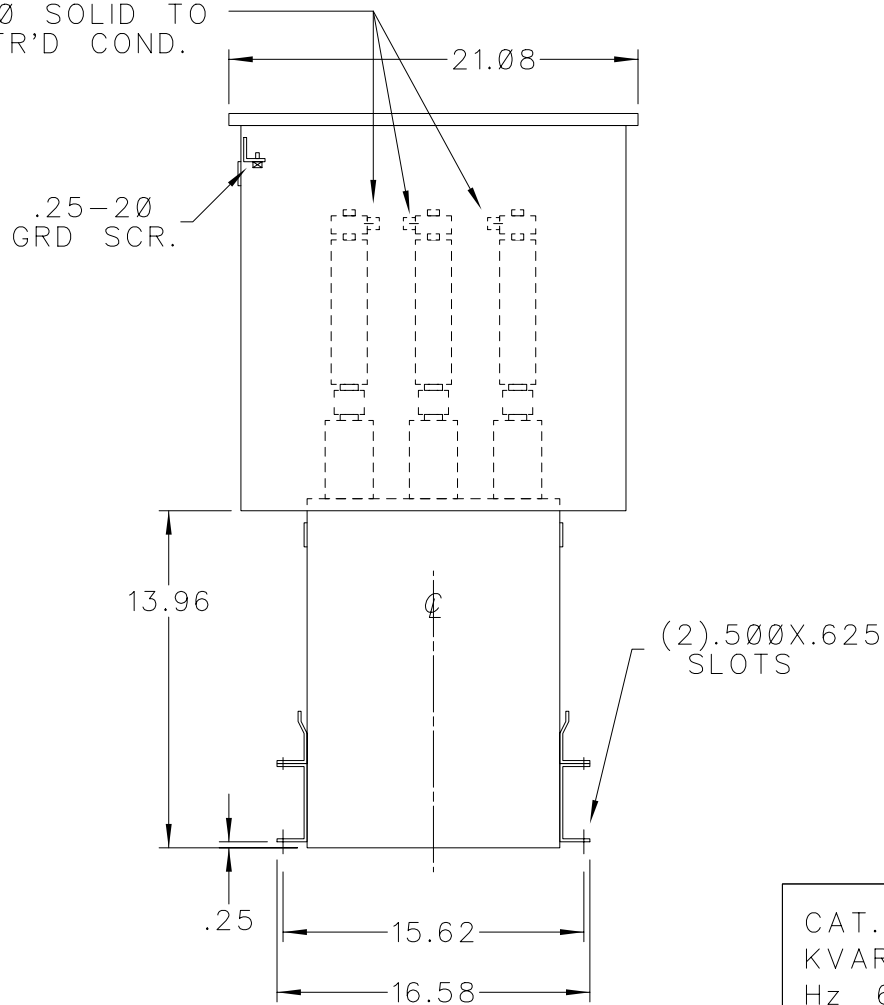

SOLDERLESS CONN.
FOR #10 SOLID TO
#4 STR'D COND.

CAT. 37F0520334 SER.NO.
KVAR 100 VOLT 2400
Hz 60 PH 3 CONN. DELTA
CONN. DIAG.
READ INST. GEH-2711

NP220452

NOTE:
ADD "Ø37" SUFFIX TO
CATALOG NO. FOR
CSA LABELED PRODUCT.

GENERAL ELECTRIC CAP. & PWR PROTECTION			ELECTRIC LC TN: FORT EDWARD NY		SIZE A	APPROX. WT 91 LBS
DRAWN HUMPHRIES			MAR. 1, 1991		SCALE	
ISSUED				11R91-6		SHEET 2

OUTLINE
37F0520334

DISTR TO