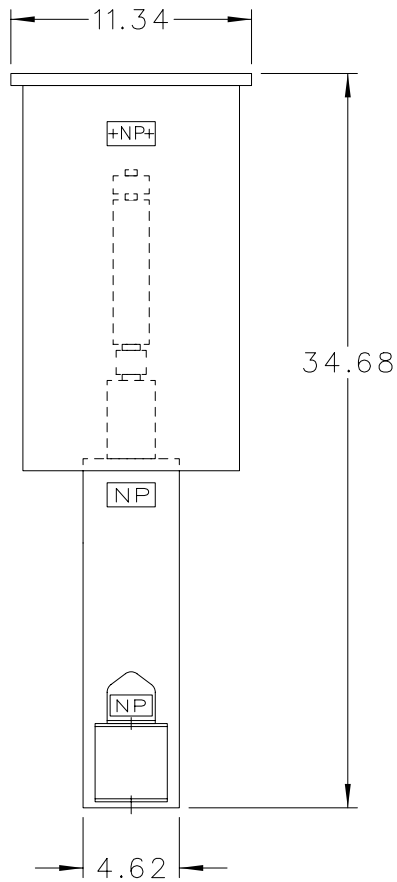

SOLDERLESS CONN.
FOR #10 SOLID TO
#4 STR'D COND.

CAT. 37F0520334 SER.NO.
KVAR 100 VOLT 2400
Hz 60 PH 3 CONN. DELTA
CONN. DIAG.
READ INST. GEH-2711

NP220452

NOTE:
ADD "Ø37" SUFFIX TO
CATALOG NO. FOR
CSA LABELED PRODUCT.

GENERAL ELECTRIC CAP. & PWR PROTECTION			ELECTRIC LC TN: FORT EDWARD NY		SIZE A	APPROX. WT 91 LBS
DRAWN HUMPHRIES			MAR. 1, 1991		SCALE	
ISSUED				11R91-6		SHEET 2

OUTLINE
37F0520334

DISTR TO