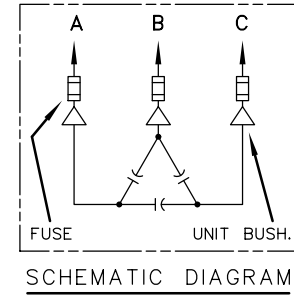

SOLDERLESS CONN.
FOR #10 SOLID TO
#4 STR'D COND.

CAT. 37F0520336 SER.NO.
KVAR 150 VOLT 2400
Hz 60 PH 3 CONN. DELTA
CONN. DIAG.
READ INST. GEH-2711

NP220452

NOTE:
ADD "037" SUFFIX TO
CATALOG NO. FOR
CSA LABELED PRODUCT.

GENERAL  ELECTRIC	
CAP & PWR PROTECTION OPER. LCTN: FORT EDWARD NY	
DRAWN HUMPHRIES	FEB. 19,1990
ISSUED	

SIZE A	APPROX.WT 110 LBS
SCALE	

OUTLINE 37F0520336	
13D-90	SHEET 2

DISTR TO