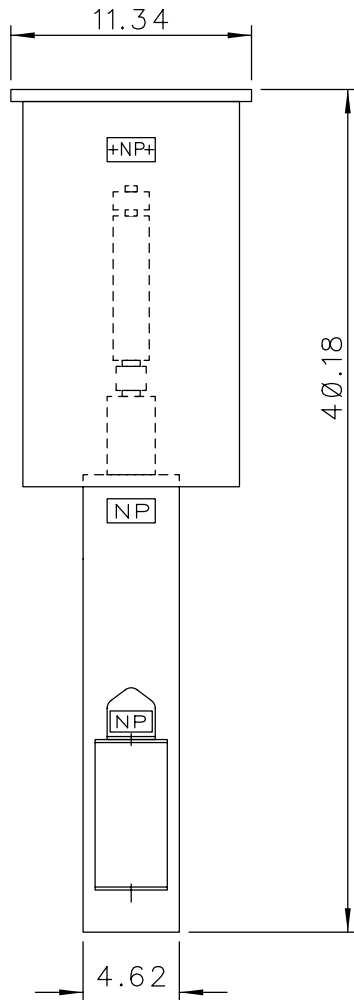

SOLDERLESS CONN.
FOR #10 SOLID TO
#4 STR'D COND.

CAT. 37F0520336 SER.NO.
KVAR 150 VOLT 2400
Hz 60 PH 3 CONN. DELTA
CONN. DIAG.
READ INST. GEH-2711

NP220452

NOTE:
ADD "037" SUFFIX TO
CATALOG NO. FOR
CSA LABELED PRODUCT.

GENERAL  ELECTRIC	
CAP & PWR PROTECTION OPER. LCTN: FORT EDWARD NY	
DRAWN HUMPHRIES	FEB. 19,1990
ISSUED	

SIZE A	APPROX.WT 110 LBS
SCALE	

OUTLINE 37F0520336	
13D-90	SHEET 2

DISTR TO