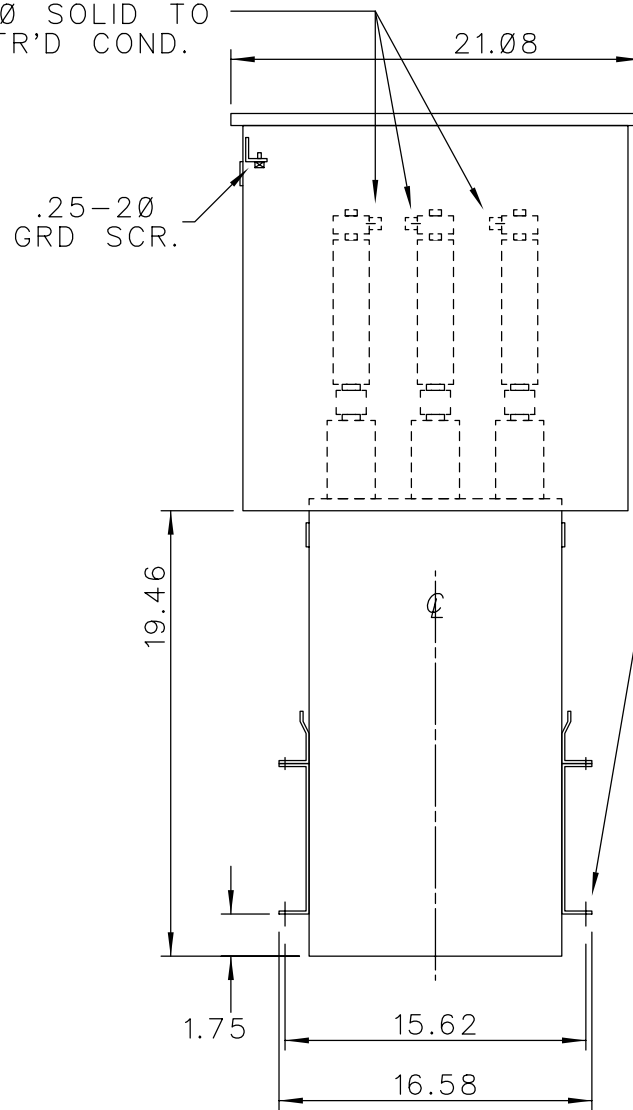

SOLDERLESS CONN.
FOR #10 SOLID TO
#4 STR'D COND.

CAT. 37F0520336 SER.NO.
KVAR 150 VOLT 2400
Hz 60 PH 3 CONN. DELTA
CONN. DIAG.
READ INST. GEH-2711

NP220452

NOTE:
ADD "037" SUFFIX TO
CATALOG NO. FOR
CSA LABELED PRODUCT.

GENERAL  ELECTRIC	
CAP & PWR PROTECTION OPER. LCTN: FORT EDWARD NY	
DRAWN HUMPHRIES	FEB. 19,1990
ISSUED	

SIZE A	APPROX.WT 110 LBS
SCALE	

OUTLINE 37F0520336	
13D-90	SHEET 2

DISTR TO