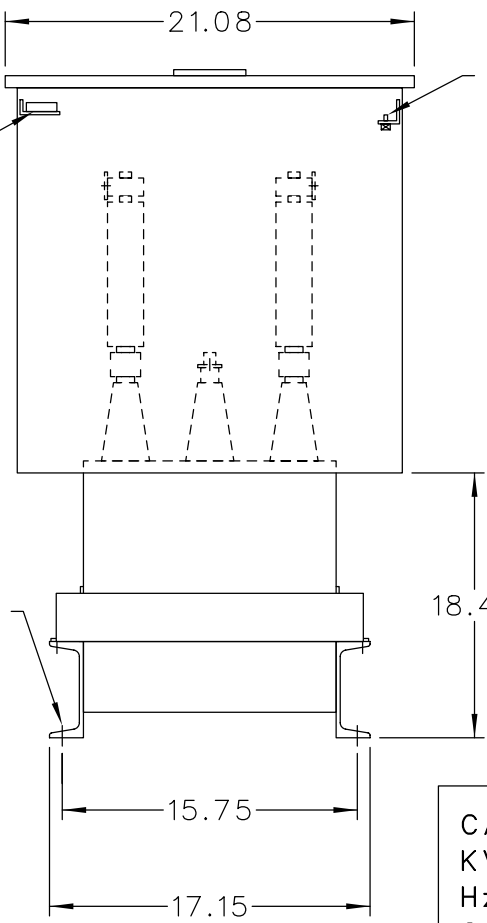

CONNECTION
FOR USER
SUPPLIED
120V POWER

BLOWN FUSE
INDICATING
LIGHTS

TERMINAL FOR
#6 TO 250
MCM CABLE

.25-20
GRD SCR.

INCLUDES DISCHARGE RESISTORS

CAT. 37F0522525 SER.NO.
KVAR 675 VOLT 2400
Hz 60 PH 3 CONN. DELTA
CONN. DIAG.

READ INST. GEH-2711

NP220452

NOTE:
ADD "037" SUFFIX TO
CATALOG NO. FOR
CSA LABELED PRODUCT.

	CAPACITOR & POWER PROTECTION FORT EDWARD, N.Y., U.S.A.	
	DRAWN E.McGINN	OCT. 28, 1998
ISSUED	SCALE	

SIZE A	APPROX.WT 287 LBS
SCALE	

OUTLINE 37F0522525	SHEET 2
DISTR TO	