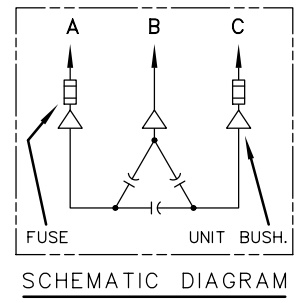

CONNECTION
FOR USER
SUPPLIED
120V POWER

BLOWN FUSE
INDICATING
LIGHTS

TERMINAL FOR
#6 TO 250
MCM CABLE

.25-20
GRD SCR.

INCLUDES DISCHARGE RESISTORS

CAT. 37F0522525 SER.NO.
KVAR 675 VOLT 2400
Hz 60 PH 3 CONN. DELTA
CONN. DIAG.

READ INST. GEH-2711

NP220452

NOTE:
ADD "037" SUFFIX TO
CATALOG NO. FOR
CSA LABELED PRODUCT.

	CAPACITOR & POWER PROTECTION FORT EDWARD, N.Y., U.S.A.	
	DRAWN E.McGINN	OCT. 28, 1998
ISSUED	SCALE	

SIZE A	APPROX.WT 287 LBS
SCALE	