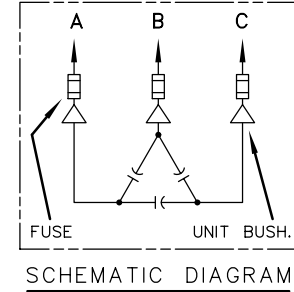

TERMINAL FOR  
#14 TO 1/0 CABLE

CAT. 37F0524333 SER.NO.  
KVAR 255 VOLT 4160  
Hz 60 PH 3 CONN. DELTA  
CONN. DIAG.  
READ INST. GEH-2711

NP220452

NOTE:  
ADD "Ø37" SUFFIX TO  
CATALOG NO. FOR  
CSA LABELED PRODUCT.

 CAPACITOR & POWER PROTECTION FORT EDWARD, N.Y., U.S.A.	SIZE <b>A</b>	APPROX. WT 190 LBS
	SCALE	
DRAWN E.McGINN	MAR. 11, 1993	
ISSUED		

OUTLINE  
**37F0524333**

SHEET 2

DISTR TO