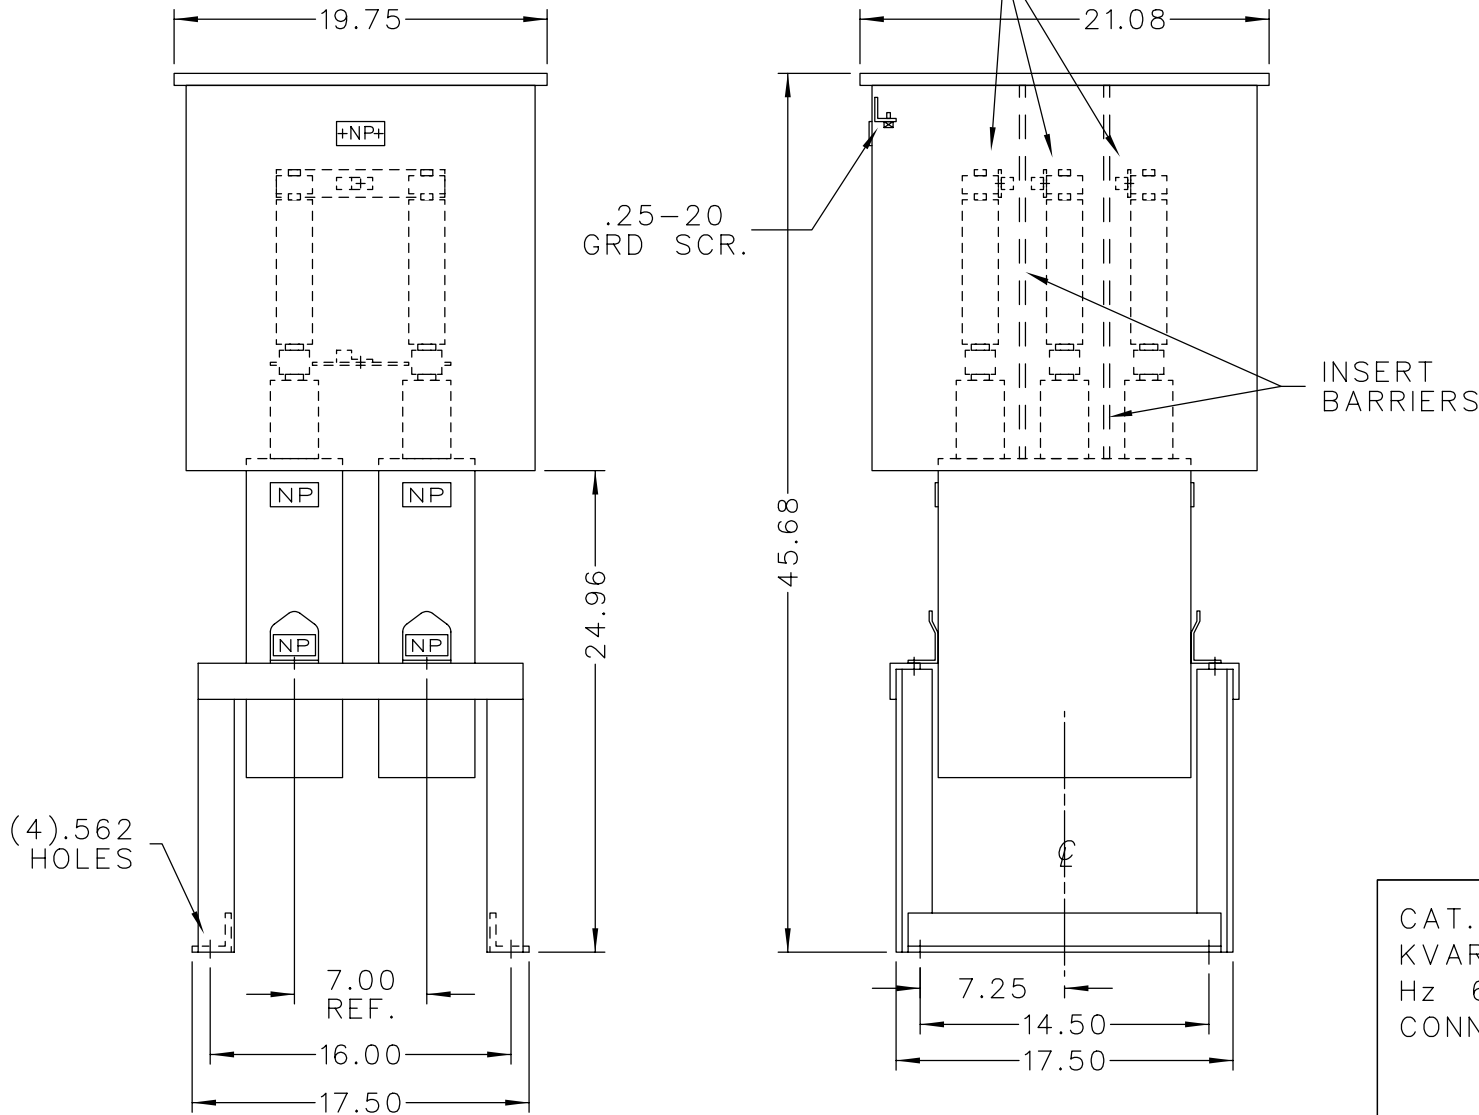

TERMINAL FOR  
#14 TO 1/0 CABLE

CAT. 37F0524333 SER.NO.  
KVAR 255 VOLT 4160  
Hz 60 PH 3 CONN. DELTA  
CONN. DIAG.  
READ INST. GEH-2711

NP220452

NOTE:  
ADD "Ø37" SUFFIX TO  
CATALOG NO. FOR  
CSA LABELED PRODUCT.

 CAPACITOR & POWER PROTECTION FORT EDWARD, N.Y., U.S.A.	SIZE <b>A</b>	APPROX. WT 190 LBS
	SCALE	
DRAWN E.McGINN	MAR. 11, 1993	
ISSUED		

OUTLINE  
**37F0524333**

SHEET 2

DISTR TO