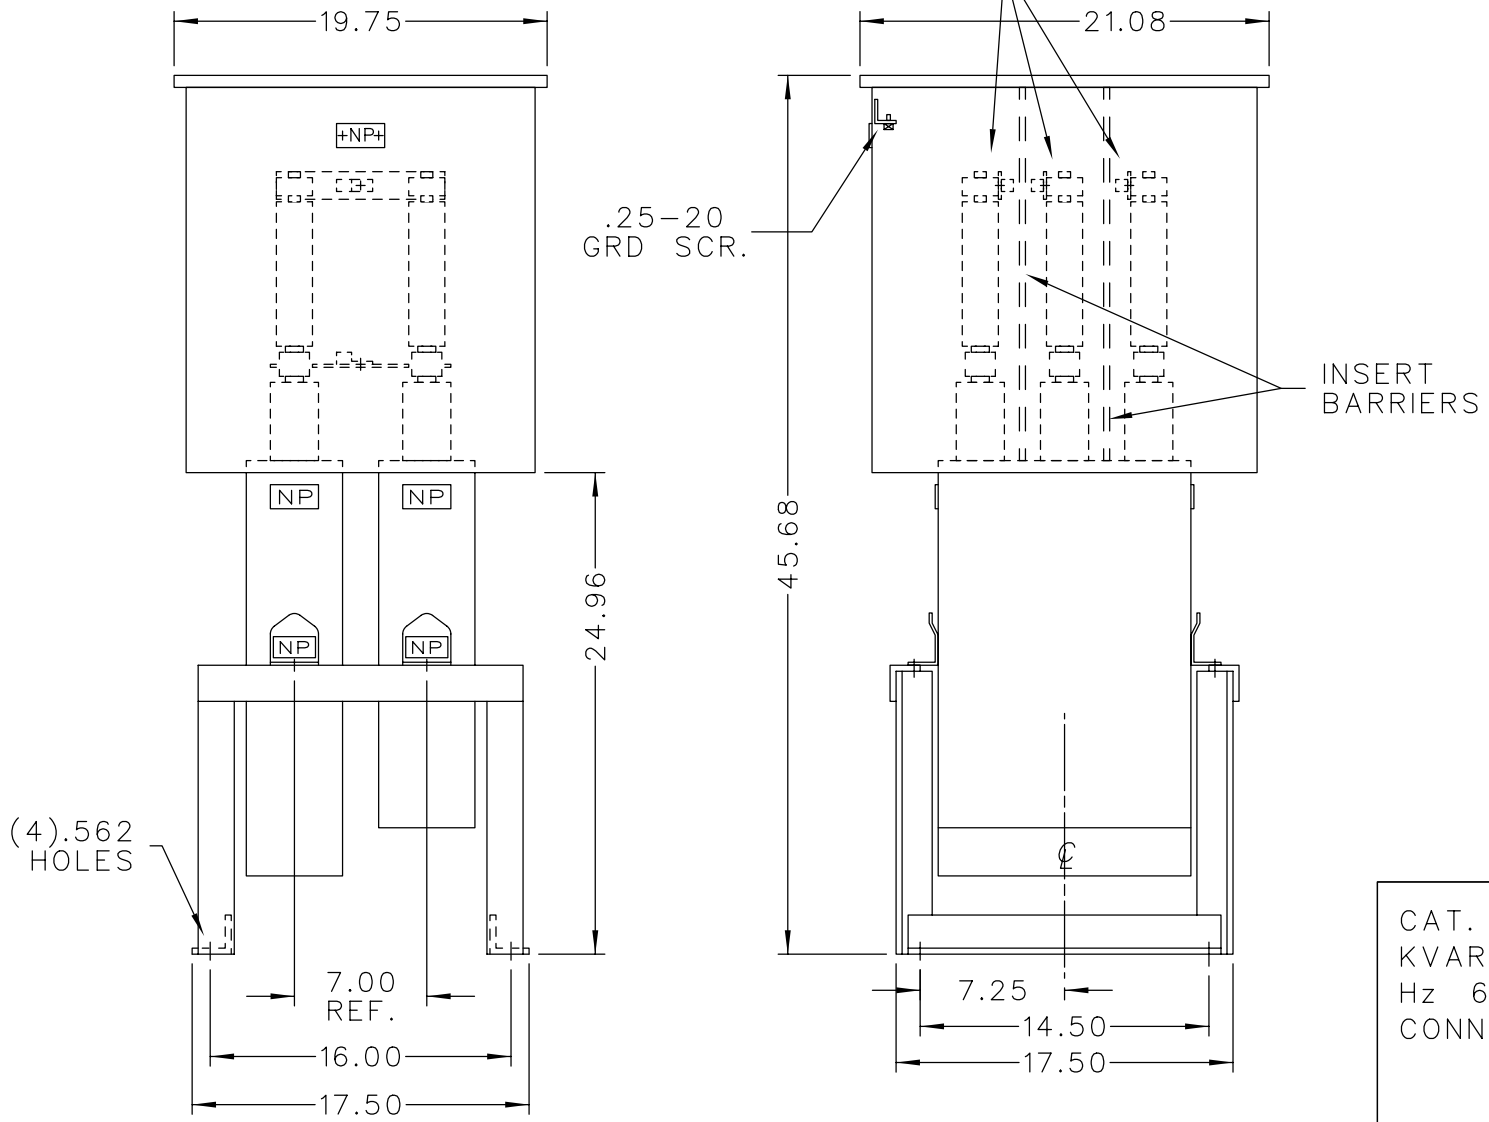

TERMINAL FOR  
#14 TO 1/0 CABLE

CAT. 37F0524334 SER.NO.  
KVAR 275 VOLT 4160  
Hz 60 PH 3 CONN. DELTA  
CONN. DIAG.  
READ INST. GEH-2711

NP220452

NOTE:  
ADD "Ø37" SUFFIX TO  
CATALOG NO. FOR  
CSA LABELED PRODUCT.

<p>CAPACITOR &amp; POWER PROTECTION FORT EDWARD, N.Y., U.S.A.</p>	SIZE <b>A</b>	APPROX. WT 201 LBS
	SCALE	
DRAWN HUMPHRIES	JAN. 7, 1992	
ISSUED		

**OUTLINE**  
**37F0524334**