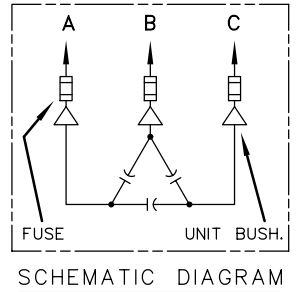

TERMINAL FOR  
#14 TO 1/0 CABLE

CAT. 37F0524334 SER.NO.  
KVAR 275 VOLT 4160  
Hz 60 PH 3 CONN. DELTA  
CONN. DIAG.  
READ INST. GEH-2711

NP220452

NOTE:  
ADD "Ø37" SUFFIX TO  
CATALOG NO. FOR  
CSA LABELED PRODUCT.

<p>CAPACITOR &amp; POWER PROTECTION FORT EDWARD, N.Y., U.S.A.</p>	SIZE <b>A</b>	APPROX. WT 201 LBS
	SCALE	
DRAWN HUMPHRIES	JAN. 7, 1992	
ISSUED		

**OUTLINE**  
**37F0524334**