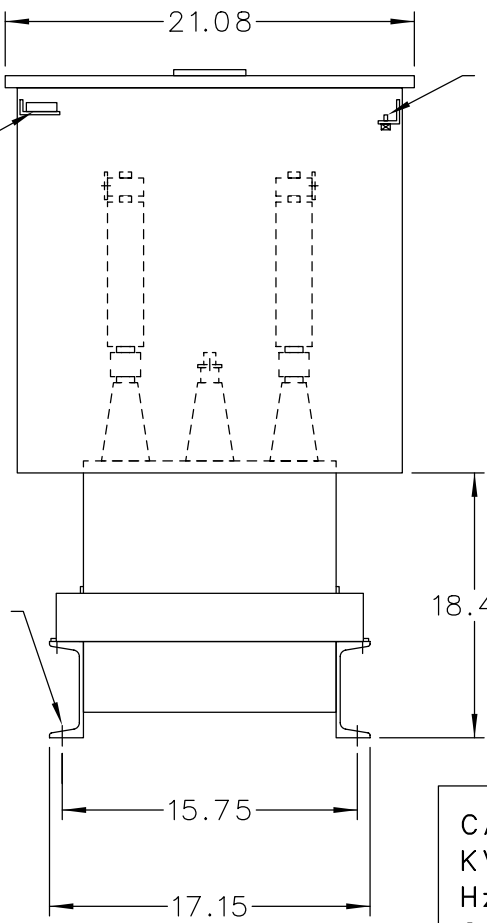

CONNECTION  
FOR USER  
SUPPLIED  
120V POWER

BLOWN FUSE  
INDICATING  
LIGHTS

TERMINAL FOR  
#6 TO 250  
MCM CABLE

.25-20  
GRD SCR.

INCLUDES DISCHARGE RESISTORS

CAT. 37F0528533 SER.NO.  
KVAR 900 VOLT 4800  
Hz 60 PH 3 CONN. DELTA  
CONN. DIAG.

READ INST. GEH-2711

NP220452

NOTE:  
ADD "037" SUFFIX TO  
CATALOG NO. FOR  
CSA LABELED PRODUCT.

	CAPACITOR & POWER PROTECTION FORT EDWARD, N.Y., U.S.A.	
	DRAWN E.McGINN	OCT. 23, 1998
ISSUED	SCALE	

SIZE <b>A</b>	APPROX. WT 331 LBS
SCALE	

OUTLINE <b>37F0528533</b>	SHEET 2
DISTR TO	