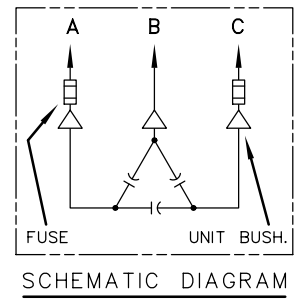

CONNECTION  
FOR USER  
SUPPLIED  
120V POWER

BLOWN FUSE  
INDICATING  
LIGHTS

TERMINAL FOR  
#6 TO 250  
MCM CABLE

.25-20  
GRD SCR.

INCLUDES DISCHARGE RESISTORS

CAT. 37F0528533 SER.NO.  
KVAR 900 VOLT 4800  
Hz 60 PH 3 CONN. DELTA  
CONN. DIAG.

READ INST. GEH-2711

NP220452

NOTE:  
ADD "037" SUFFIX TO  
CATALOG NO. FOR  
CSA LABELED PRODUCT.

	CAPACITOR & POWER PROTECTION FORT EDWARD, N.Y., U.S.A.	
	DRAWN E.McGINN	OCT. 23, 1998
ISSUED	SCALE	

SIZE <b>A</b>	APPROX. WT 331 LBS
SCALE	