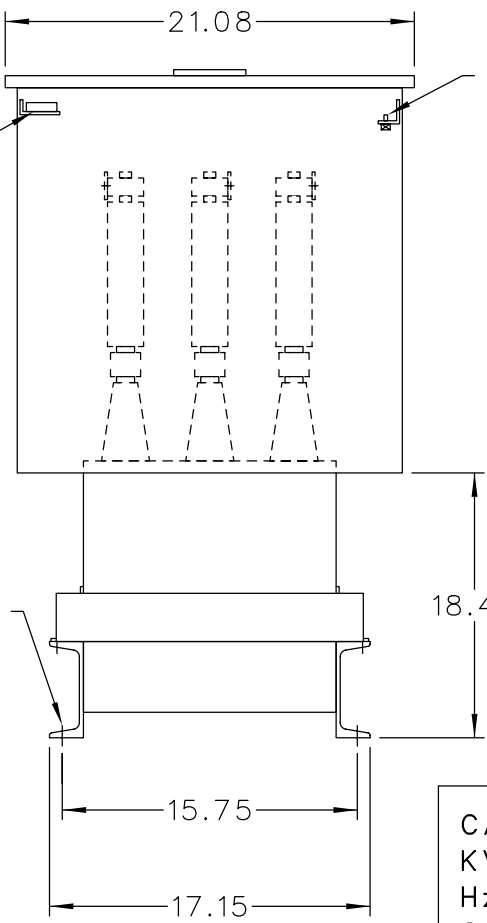

CONNECTION
FOR USER
SUPPLIED
120V POWER

BLOWN FUSE
INDICATING
LIGHTS

TERMINAL FOR
#6 TO 250
MCM CABLE

INCLUDES DISCHARGE RESISTORS

CAT. 37F0528545 SER.NO.
KVAR 700 VOLT 4800
Hz 60 PH 3 CONN. DELTA
CONN. DIAG.

READ INST. GEH-2711

NP220452

NOTE:
ADD "037" SUFFIX TO
CATALOG NO. FOR
CSA LABELED PRODUCT.

<p>CAPACITOR & POWER PROTECTION FORT EDWARD, N.Y., U.S.A.</p>	<p>DRAWN E.McGINN</p>	<p>OCT. 23, 1998</p>
	<p>ISSUED</p>	<p>SCALE</p>

<p>SIZE A</p>	<p>APPROX.WT 298 LBS</p>
<p>SCALE</p>	<p>SHEET 2</p>

<p>OUTLINE 37F0528545</p>	<p>DISTR TO</p>
-------------------------------	-----------------