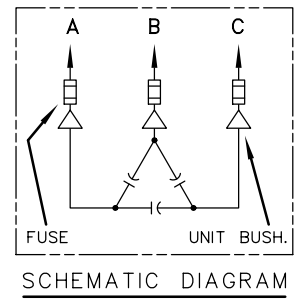

CONNECTION
FOR USER
SUPPLIED
120V POWER

BLOWN FUSE
INDICATING
LIGHTS

TERMINAL FOR
#6 TO 250
MCM CABLE

INCLUDES DISCHARGE RESISTORS

CAT. 37F0528545 SER.NO.
KVAR 700 VOLT 4800
Hz 60 PH 3 CONN. DELTA
CONN. DIAG.

READ INST. GEH-2711

NP220452

NOTE:
ADD "037" SUFFIX TO
CATALOG NO. FOR
CSA LABELED PRODUCT.

<p>CAPACITOR & POWER PROTECTION FORT EDWARD, N.Y., U.S.A.</p>	<p>DRAWN E.McGINN</p>	<p>OCT. 23, 1998</p>
	<p>ISSUED</p>	<p>SCALE</p>

<p>SIZE A</p>	<p>APPROX.WT 298 LBS</p>
<p>SCALE</p>	<p>SHEET 2</p>

<p>OUTLINE 37F0528545</p>	<p>DISTR TO</p>
-------------------------------	-----------------