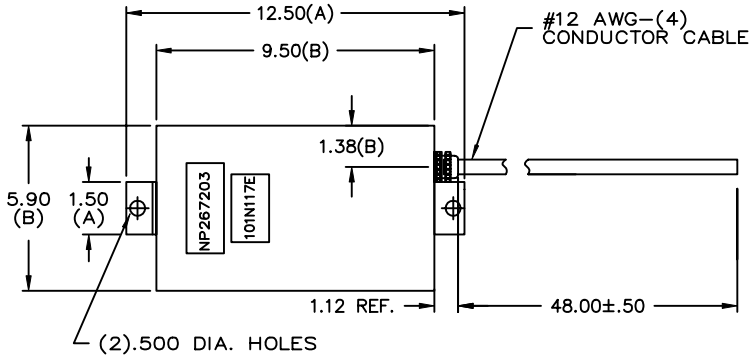

SIZE A	DWG NO 65L551TL1	SHT 1	REV 1
REV 1	DESCRIPTION DEL PIPE CONN	DATE	APPROVED EJM

TOL	+/-
A	.06
B	.12
C	.18
D	.25
E	.02

- 1 - RED LEAD
- 2 - BLACK LEAD
- 3 - WHITE LEAD
- GRD. - GREEN LEAD

SCHEMATIC DIAGRAM - 302

CAT. 65L551TL1 SN
 240V 60Hz 1.5 KVAR
 3PH BIL KV
 0.04 GAL COMBUSTIBLE LIQUID
 CAUTION! BEFORE INSTALLING
 OR OPERATING READ GEH-2729
 NP267203

INDUSTRIAL SYSTEMS FORT EDWARD, N.Y., U.S.A.		SIZE A
DRAWN E. McGinn	DATE 8/09/91	SCALE
ISSUED	DATE 8/12/91	