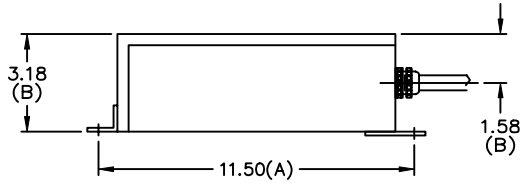

SIZE A	DWG NO 65L551TL1	SHT 1	REV 1
REV 1	DESCRIPTION DEL PIPE CONN	DATE	APPROVED EJM

TOL	+/-
A	.06
B	.12
C	.18
D	.25
E	.02

- 1 - RED LEAD
- 2 - BLACK LEAD
- 3 - WHITE LEAD
- GRD. - GREEN LEAD

SCHEMATIC DIAGRAM - 302

CAT. 65L551TL1 SN
 240V 60Hz 1.5 KVAR
 3PH BIL KV
 0.04 GAL COMBUSTIBLE LIQUID
 CAUTION! BEFORE INSTALLING
 OR OPERATING READ GEH-2729
 NP267203

INDUSTRIAL SYSTEMS FORT EDWARD, N.Y., U.S.A.		SIZE A
DRAWN E. McGinn	DATE 8/09/91	SCALE
ISSUED	DATE 8/12/91	