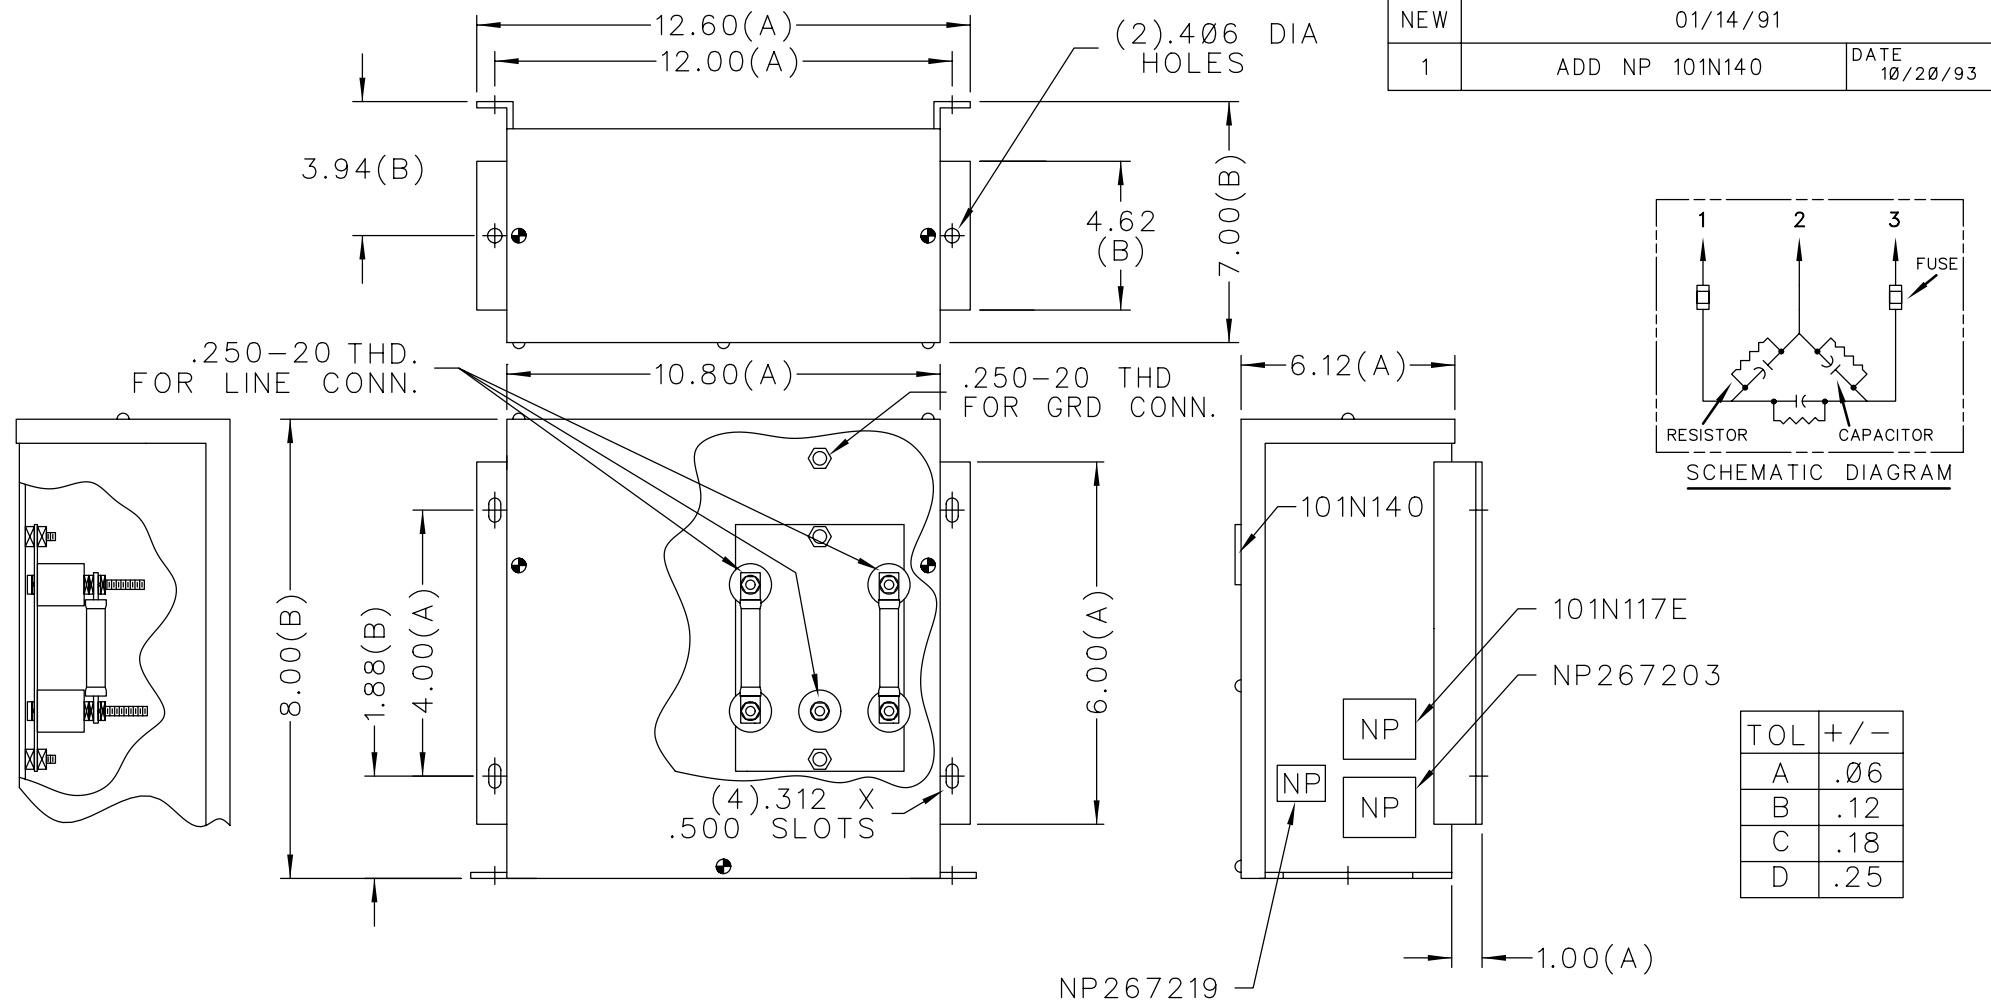

SIZE A	DWG NO. 65L811TB1	SH 2	REV
NEW	01/14/91		
1	ADD NP 101N140	DATE 10/20/93	

CAT 65L811TB1 SN
 15 KVAR 480V 60HZ 3PH
 0.22 GAL
 MFG DATE
 READ GEH-2738
 NP267203

 CAPACITOR & POWER PROTECTION OPERATION LOCATION: FORT EDWARD, N.Y., U.S.A.	SIZE A	EST. WT. 13 Lbs.	OUTLINE 65L811TB1	DISTR TO
	DRAWN 01/02/91 ISSUED 01/14/91	SCALE		