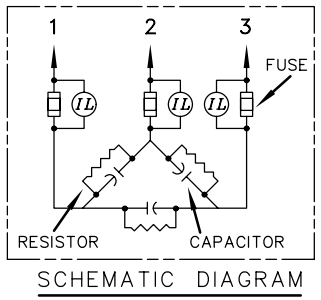

LINE TERM FOR 250MCM-6

TOL	+/-
A	.06
B	.12
C	.18
D	.25

CAT 65L818TM1 SN  
 32.5 KVAR 240V 60HZ 3PH  
 0.72 GAL  
 MFG DATE  
 READ GEH-2738  
 NP267203

<p>CAPACITOR &amp; POWER PROTECTION OPERATION                  LOCATION: FORT EDWARD, N.Y., U.S.A.</p>	SIZE <b>A</b>	EST. WT. 36 Lbs.	<p><b>OUTLINE</b>  <b>65L818TM1</b></p>
	DRAWN 01/02/91 ISSUED 01/24/91	SCALE	