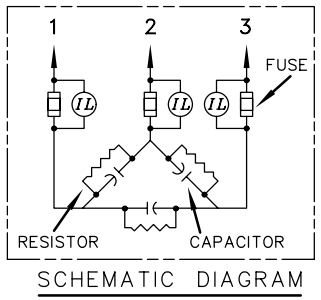

LINE TERM FOR 250MCM-6

TOL	+/-
A	.06
B	.12
C	.18
D	.25

CAT 65L829TA1 SN
 70 KVAR 480V 60HZ 3PH
 0.37 GAL
 MFG DATE
 READ GEH-2738
 NP267203

<p>CAPACITOR & POWER PROTECTION OPERATION LOCATION: FORT EDWARD, N.Y., U.S.A.</p>	SIZE A	EST. WT. 31 Lbs.	<h1>OUTLINE</h1> <h2>65L829TA1</h2>	DISTR TO
	DRAWN 01/02/91 ISSUED 01/14/91	SCALE		