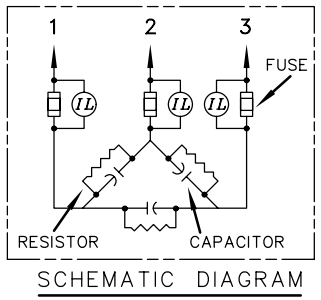

LINE TERM FOR 250MCM-6

TOL	+/-
A	.06
B	.12
C	.18
D	.25

CAT 65L829TC1 SN
 70 KVAR 480V 60HZ 3PH
 0.37 GAL
 MFG DATE
 READ GEH-2738
 NP267203

<p>CAPACITOR & POWER PROTECTION OPERATION LOCATION: FORT EDWARD, N.Y., U.S.A.</p>	SIZE A	EST. WT. 33 Lbs.	<p>OUTLINE 65L829TC1</p>
	DRAWN 01/02/91 ISSUED 01/14/91	SCALE	